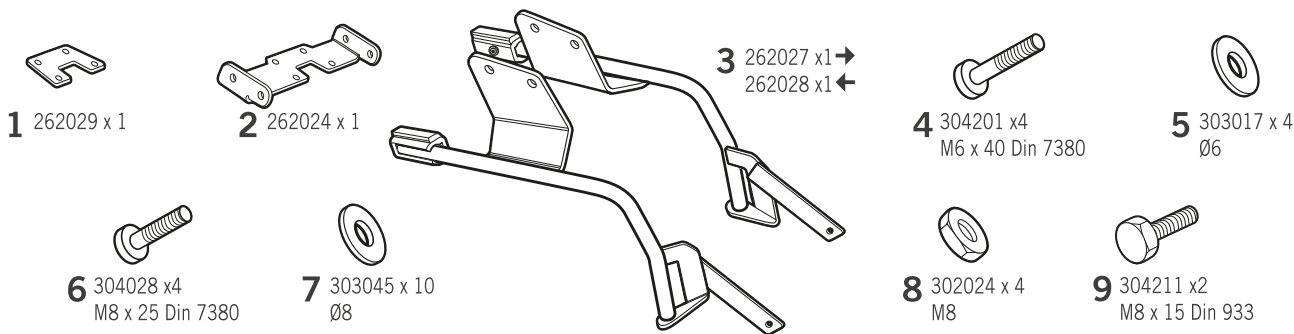

## YAMAHA MT07 TRACER '16 Y0MT76IF

**3P**  
SYSTEM

DESIGNED IN  
BARCELONA

### ! WARNING!

**GB** Do not fully tighten the screws until it is ensured that the KIT is correctly attached and aligned.

**E** No apretar los tornillos del todo hasta asegurarse que el KIT está correctamente colocado y alineado.