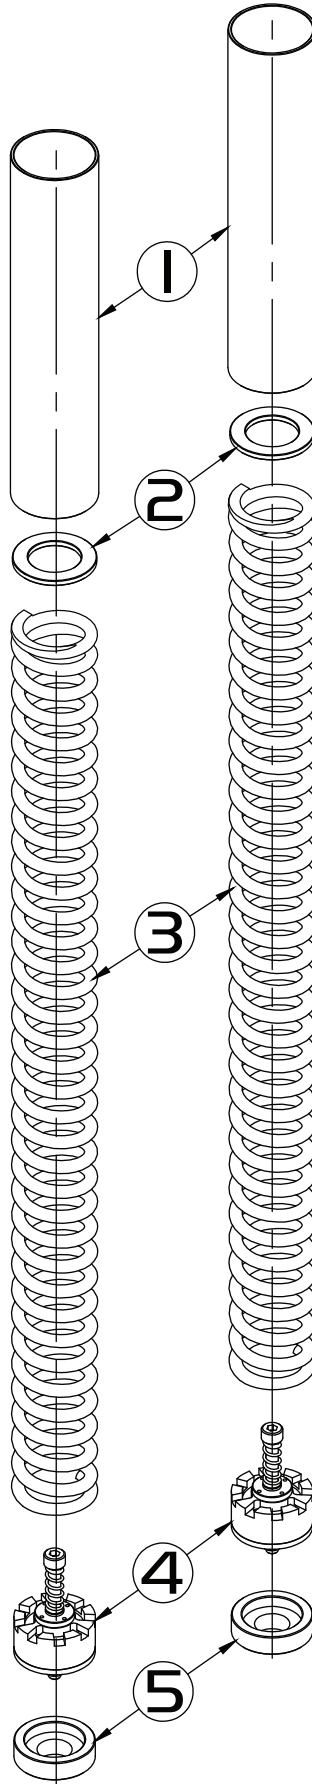

FORK UPGRADE KIT

TYPE 5

DESCRIPTION

1. SPACER TUBE
2. STEEL WASHER
3. FORK SPRING
4. PD FORK VALVE
5. PD SPACER

WORLD CLASS SUSPENSION

www.ysssuspension.com