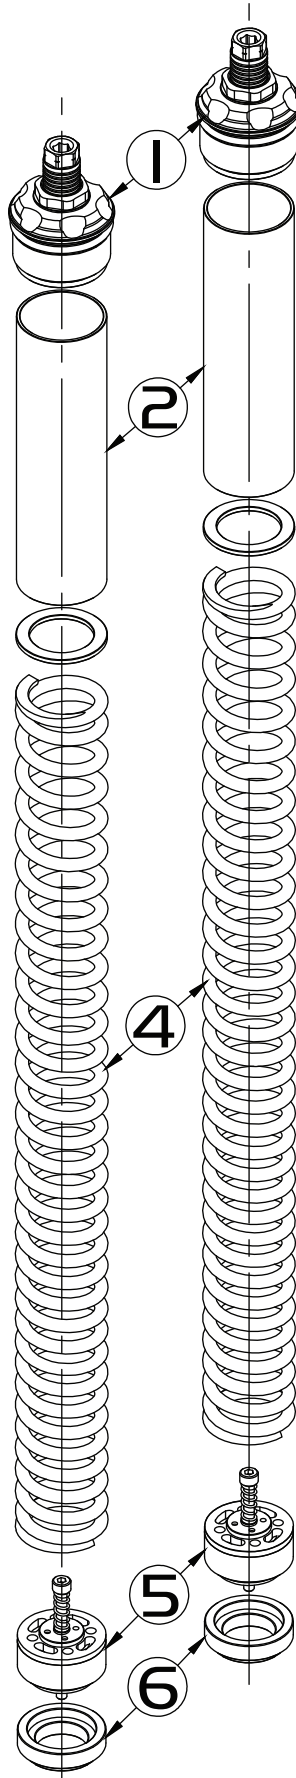

# FORK UPGRADE KIT

## TYPE 4

### DESCRIPTION

1. FORK CAP
2. SPACER TUBE
3. STEEL WASHER
4. FORK SPRING
5. PD FORK VALVE
6. PD SPACER

WORLD CLASS SUSPENSION

[www.ysssuspension.com](http://www.ysssuspension.com)