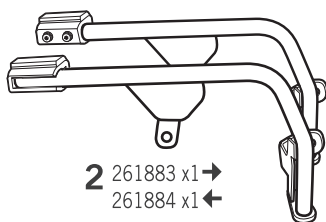

SHAD

DUCATI DEAVEL 1200 '14

D0DV14IF

3P
SYSTEM

DESIGNED IN
BARCELONA

1 261881 x1 →
261882 x1 ←

2 261883 x1 →
261884 x1 ←

3 303020 x8
Ø8

4 304028 x8
M8 x 25 Din 7380

! WARNING!

(GB)

To complete the set, remember to purchase the backrest with your preferred color. Do not fully tighten. Do not fully tighten the screws until it is ensured that the KIT is correctly attached and aligned.