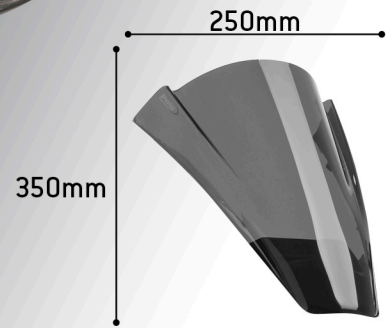

# HONDA CBR1000RR '17- Cúpula Racing

**Puig**  
Hi-Tech Parts

Max. protection +30mm ( 1,18in)

9407F

9407H

OEM