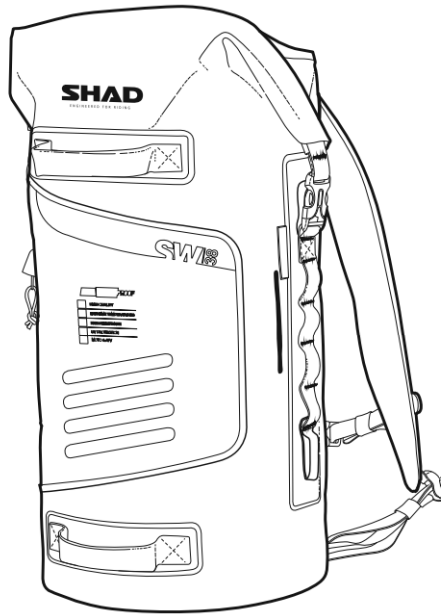

SHAD

ENGINEERED FOR RIDING

100% WATERPROOF

REF: X0SW38
REAR DUFFLE SW38

WWW.SHAD.ES

	Waterproof
	35L Capacity
	Universal fitting kit
	Pocket
	Water resistant and glove friendly zippers
	Molle system
	Reflective
	Fitting straps

COMPONENTS INCLUDED

4 x Fitting straps

⚠ WARNING

Before mounting, carefully read through the instructions start to finish. Failure to follow recommended mounting and installation instructions voids warranty. Manufacturer is not liable for any damage, injury or death that results from improper use and installation of products. By installing these products, user accepts all liabilities.