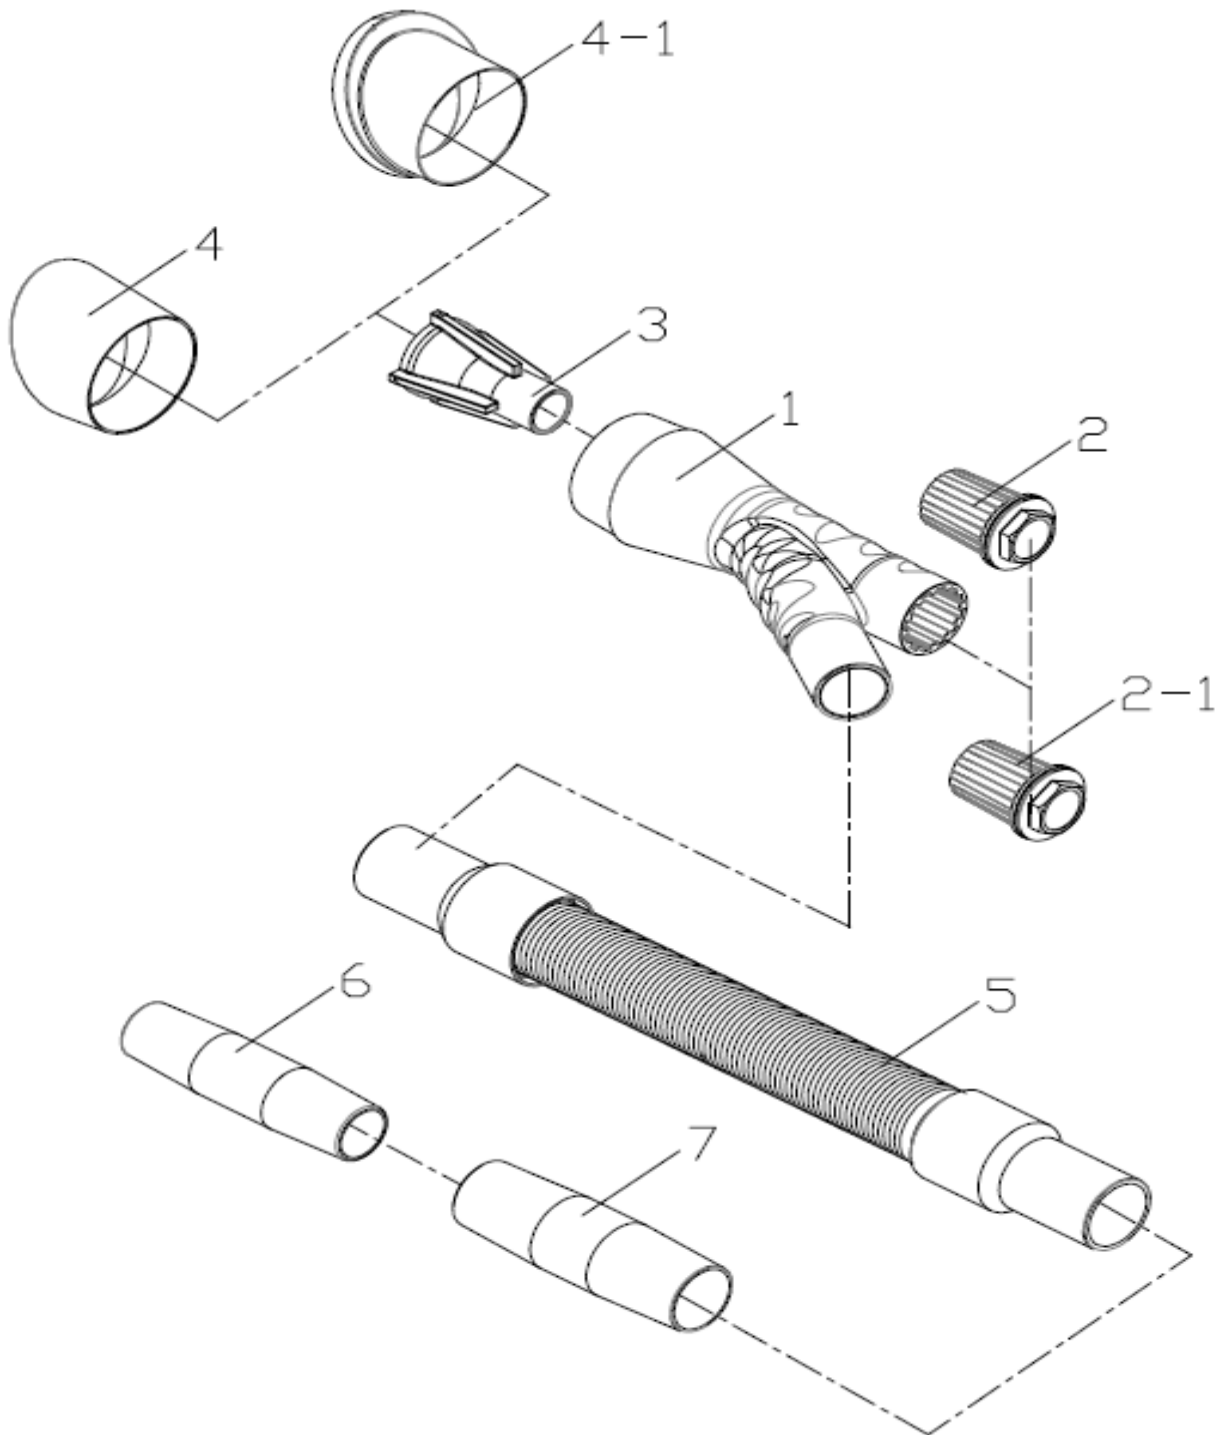

Rotador® ADAPTOR

Ref. No.	Part No.	Description	Q'ty /Tool	Ref. No.	Part No.	Description	Q'ty /Tool
1	SPWZ30001	Three Ways Adaptor	1	4-1	SPWZ30004-1	Front Nozzle With Brush (Red)	1
2	SPWZ30002	Rotate Adaptor for Z-020	1	5	SPWZ30005	Hose Aassembly (52cm)	1
2-1	SPWZ30002-1	Rotate Adaptor for Z-010	1	6	WSPZ017013	Small Plastic Adaptor	1
3	SPWZ30003	Inner Nozzle (White)	1	7	WSPZ017012	Big Plastic Adaptor	1
4	SPWZ30004	Front Nozzle	1				